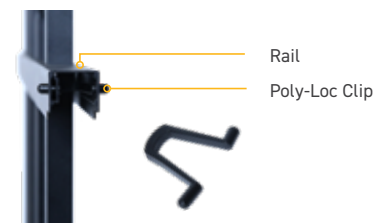

**HIDDEN
FASTENER
TECHNOLOGY**

**LIGHTWEIGHT
PANELS
INSTALL QUICKLY**

**AFFORDABILITY
WITH PREMIUM
DESIGN**

KEY FEATURES

- Hidden fastener system provides a clean appearance
- Limited lifetime warranty maximizes your investment and provides peace of mind
- Rackable design allows panels to meet changes in grade
- Gloss Black (traditional shine) and Black Sand (modern matte) finishes available
- 8 panel styles to choose from in 2 & 3 rail configurations
- Easy installation with pre-punched corner, end and line posts
- Multiple panel configurations to meet ICC Pool Code
- Poly-Loc clip secures rails into post with ease and will not rust like metal clips used by all other competitors
- Walk, Drive and Arched Gates available in 4', 5', 6' widths
- Made from extruded 6005-T5 aluminum
- Virtually no upkeep or maintenance needed with FortressLock rust-free panels

POLY-LOC CLIP

PANELS & GATE STYLES

71" Fence Panel (available in six heights)

- 36"* (914mm)
- 42"* (1067mm)
- 48"* (1219mm)
- 54"* (1372mm)
- 60"* (1524mm)
- 72"* (1829mm)

Rackable

Flat and Arched Gates

Walk Gates
4' & 5'

Drive Gates
6'

*2 & 3 Rail options available
 Meets ICC Pool Code (2 Rail Option Only)

Flat-Top
2 + 3 Rail

Flat-Top/
Flat-Bottom
2 + 3 Rail

Extended Picket
2 + 3 Rail

Extended Picket/
Flat-Bottom
2 + 3 Rail