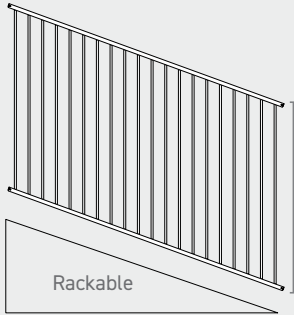

**HIDDEN
FASTENER
TECHNOLOGY**

**LIGHTWEIGHT
PANELS
INSTALL QUICKLY**

**AFFORDABILITY
WITH PREMIUM
DESIGN**

KEY FEATURES

- Hidden fastener system provides a clean appearance
- Limited lifetime warranty maximizes your investment and provides peace of mind
- Rackable design allows panels to meet changes in grade
- Gloss Black (traditional shine) and Black Sand (modern matte) finishes available
- 8 panel styles to choose from in 2 & 3 rail configurations
- Easy installation with pre-punched corner, end and line posts
- Multiple panel configurations to meet ICC Pool Code
- Poly-Loc clip secures rails into post with ease and will not rust like metal clips used by all other competitors
- Walk, Drive and Arched Gates available in 4', 5', 6' widths
- Made from extruded 6005-T5 aluminum
- Virtually no upkeep or maintenance needed with FortressLock rust-free panels

POLY-LOC CLIP

PANELS & GATE STYLES

71" Fence Panel (available in six heights)

- 36"* (914mm)
- 42"* (1067mm)
- 48"* (1219mm)
- 54"* (1372mm)
- 60"* (1524mm)
- 72"* (1829mm)

Rackable

Flat and Arched Gates

Walk Gates
4' & 5'

Drive Gates
6'

*2 & 3 Rail options available
 Meets ICC Pool Code (2 Rail Option Only)

Flat-Top
2 + 3 Rail

Flat-Top/
Flat-Bottom
2 + 3 Rail

Extended Picket
2 + 3 Rail

Extended Picket/
Flat-Bottom
2 + 3 Rail