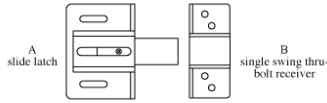

PROSERIES UNIVERSAL COMMERCIAL/INDUSTRIAL SINGLE SWING GATE LATCH

Product	Item #	Description
Part A (slide latch)	650142	PS COM/IND Slide Latch 2"
Part A (slide latch)	650143	PS COM/IND Slide Latch 2.5"
Part A (slide latch)	650144	PS COM/IND Slide Latch 3"
Part B (thru-bolt receiver)	650145	PS COM/IND Single Swing Receiver