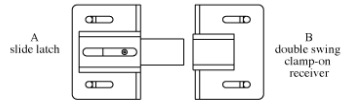

PROSERIES UNIVERSAL COMMERCIAL/INDUSTRIAL DOUBLE SWING GATE LATCH

Product	Item #	Description
Part A (slide latch)	650142	PS COM/IND Slide Latch 2"
Part A (slide latch)	650143	PS COM/IND Slide Latch 2.5"
Part A (slide latch)	650144	PS COM/IND Slide Latch 3"
Part B (clamp-on receiver)	650146	PS COM/IND Double Swing Receiver 2"
Part B (clamp-on receiver)	650147	PS COM/IND Double Swing Receiver 2.5"
Part B (clamp-on receiver)	650148	PS COM/IND Double Swing Receiver 3"