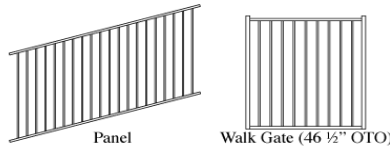

2 RAIL Panels: 1-3/4"x1-3/4" Rail, 1" Picket, 3-7/8" Air Space, Gates: 2" Upright, 1-3/4"x1-3/4" Rail, 1" Picket, 3-7/8" Air Space

Panel: 90.5"
5" OTO (shown)

Height	Product	Item #	Description	Pool Code
34"	Panel	732349044	FT/FB2-V3-34" IND-90.5	
	Walk Gate	732340444	FT/FB2-V3-34" IND-04-GP	
40"	Panel	732409044	FT/FB2-V3-40" IND-90.5	
	Walk Gate	732400444	FT/FB2-V3-40" IND-04-GP	
46"	Panel	732469044	FT/FB2-V3-46" IND-90.5	
	Walk Gate	732460444	FT/FB2-V3-46" IND-04-GP	
58"	Panel	732589044	FT/FB2-V3-58" IND-90.5	Y
	Walk Gate	732580444	FT/FB2-V3-58" IND-04-GP	Y
70"	Panel	732709044	FT/FB2-V3-70" IND-90.5	Y
	Walk Gate	732700444	FT/FB2-V3-70" IND-04-GP	Y
82"	Panel	732829044	FT/FB2-V3-82" IND-90.5	Y
	Walk Gate	732820444	FT/FB2-V3-82" IND-04-GP	Y
94"	Panel	732949044	FT/FB2-V3-94" IND-90.5	Y
	Walk Gate	732940444	FT/FB2-V3-94" IND-04-GP	Y